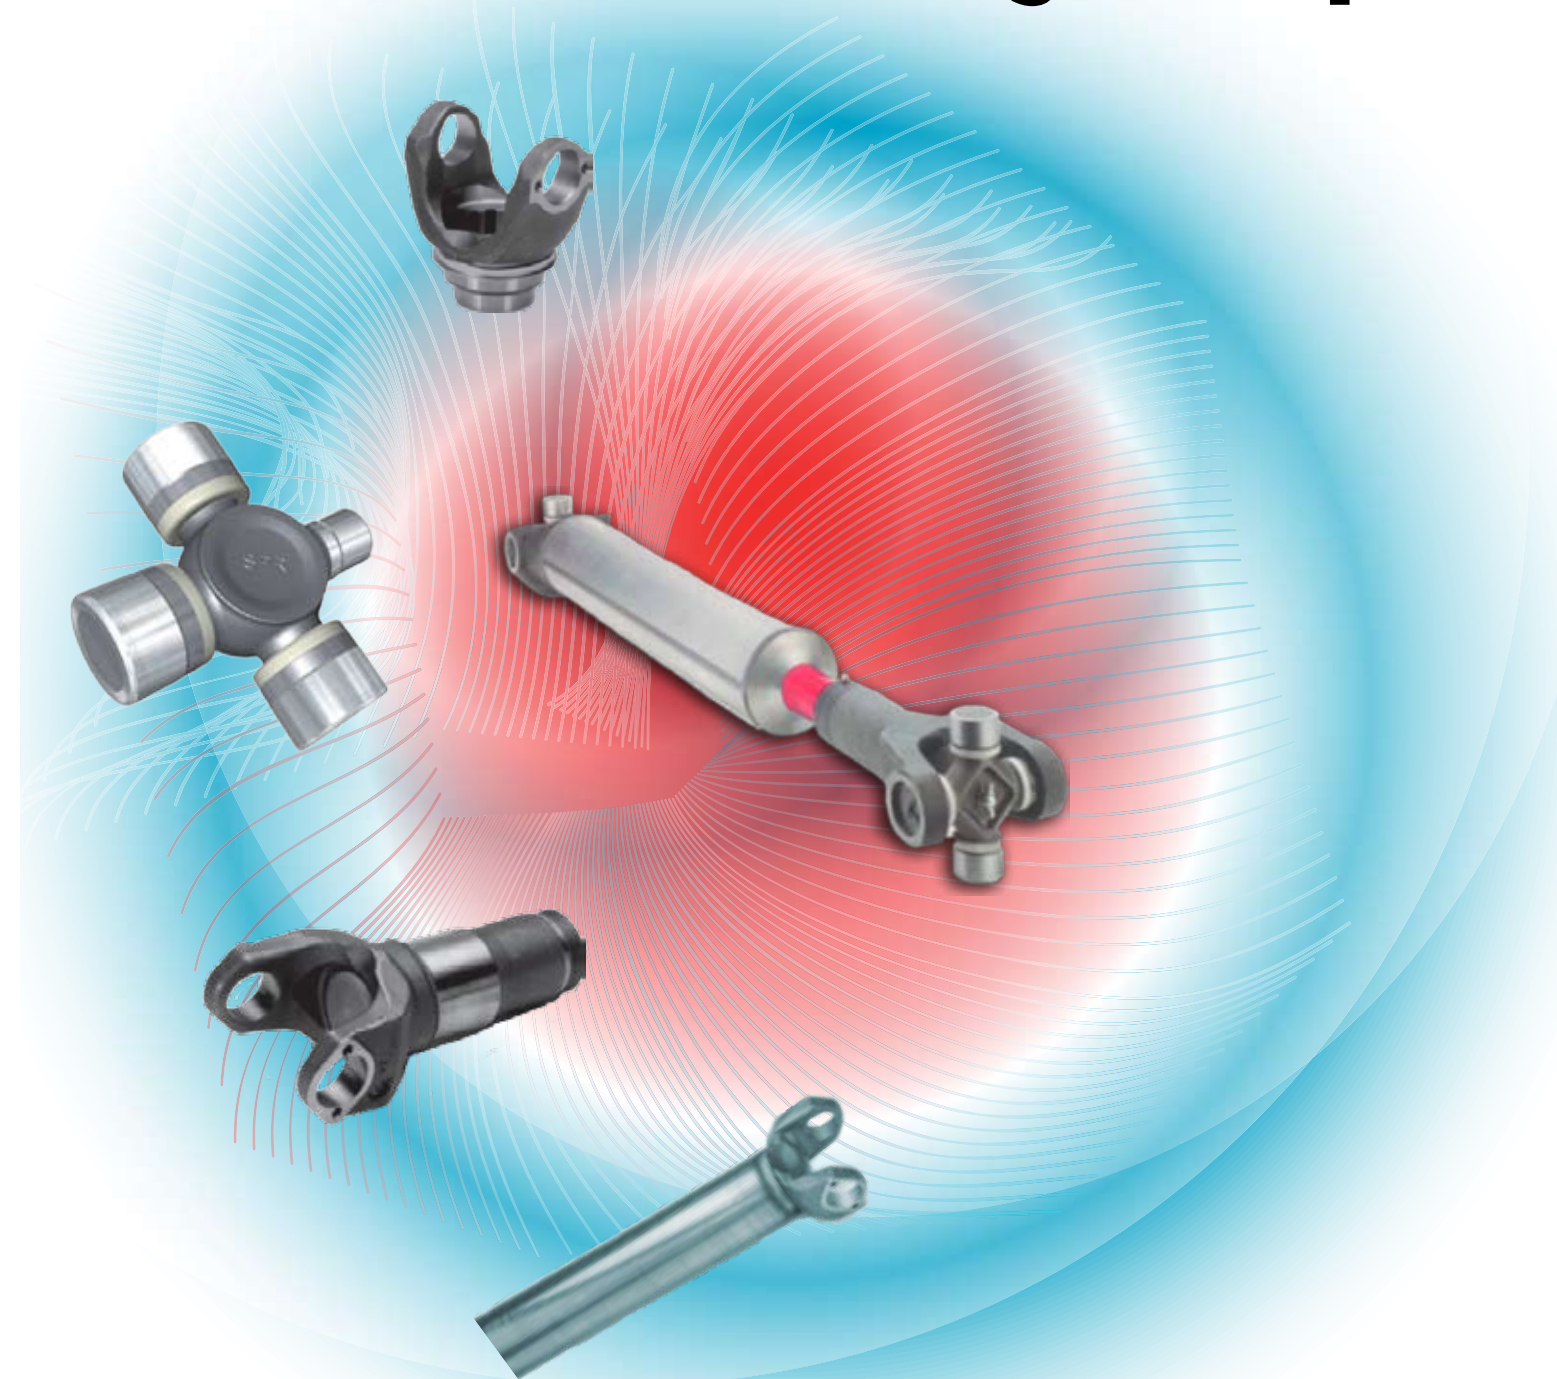

Driveline Manufacturing & Repair

EDMONTON

RED DEER

CALGARY

Quality Parts

SPICER®

Large Inventories

Free Pick up & Delivery Service

Dana Certified SPL® Dealer for Parts & Repairs

SPICER LIFE® DRIVESHAFTS

Higher Torque Capacity
 Extended Lube Interval
 Industry Leading Performance

Full Service Driveline Repair Shop

Dynamic Balancing

Tube Straightening

Complete New Shaft Manufacturing

U Joint & CV Replacement

Cut & Weld End Yokes

Prevent unneeded breakdowns

#18134 - 1810 Series
 #17180 - 1710 Series

Power Train Saver
Mounted in Drive-Shaft