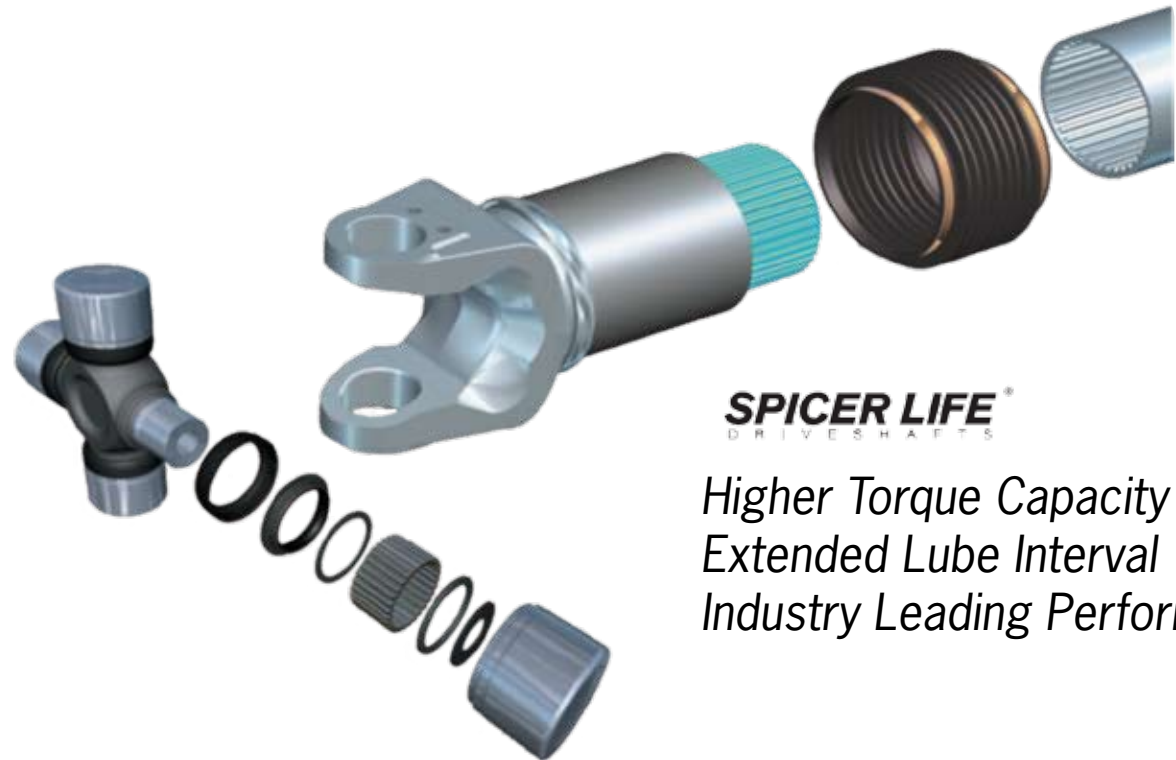

Dana Certified SPL® Dealer for Parts & Repairs

SPICER LIFE® DRIVESHAFTS

Higher Torque Capacity
 Extended Lube Interval
 Industry Leading Performance

Full Service Driveline Repair Shop

Dynamic Balancing

Tube Straightening