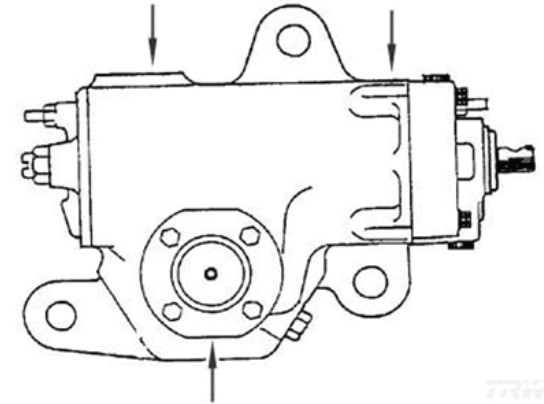

STEERING PUMPS

The part number for pumps will follow the format shown below (also shown in the front of the PUMP SERVICE MANUAL).

PS##### (R or L) #####
EV ##### (R or L) #####

STEERING GEARS

The part numbers for the gears will be located in the area specified in the illustrations and follow the format of 2 or 3 alpha characters followed by 5 numerals, as shown below:

HF##### HF#####
TAS##### THP#####
RCS##### RCB#####

HFB 64